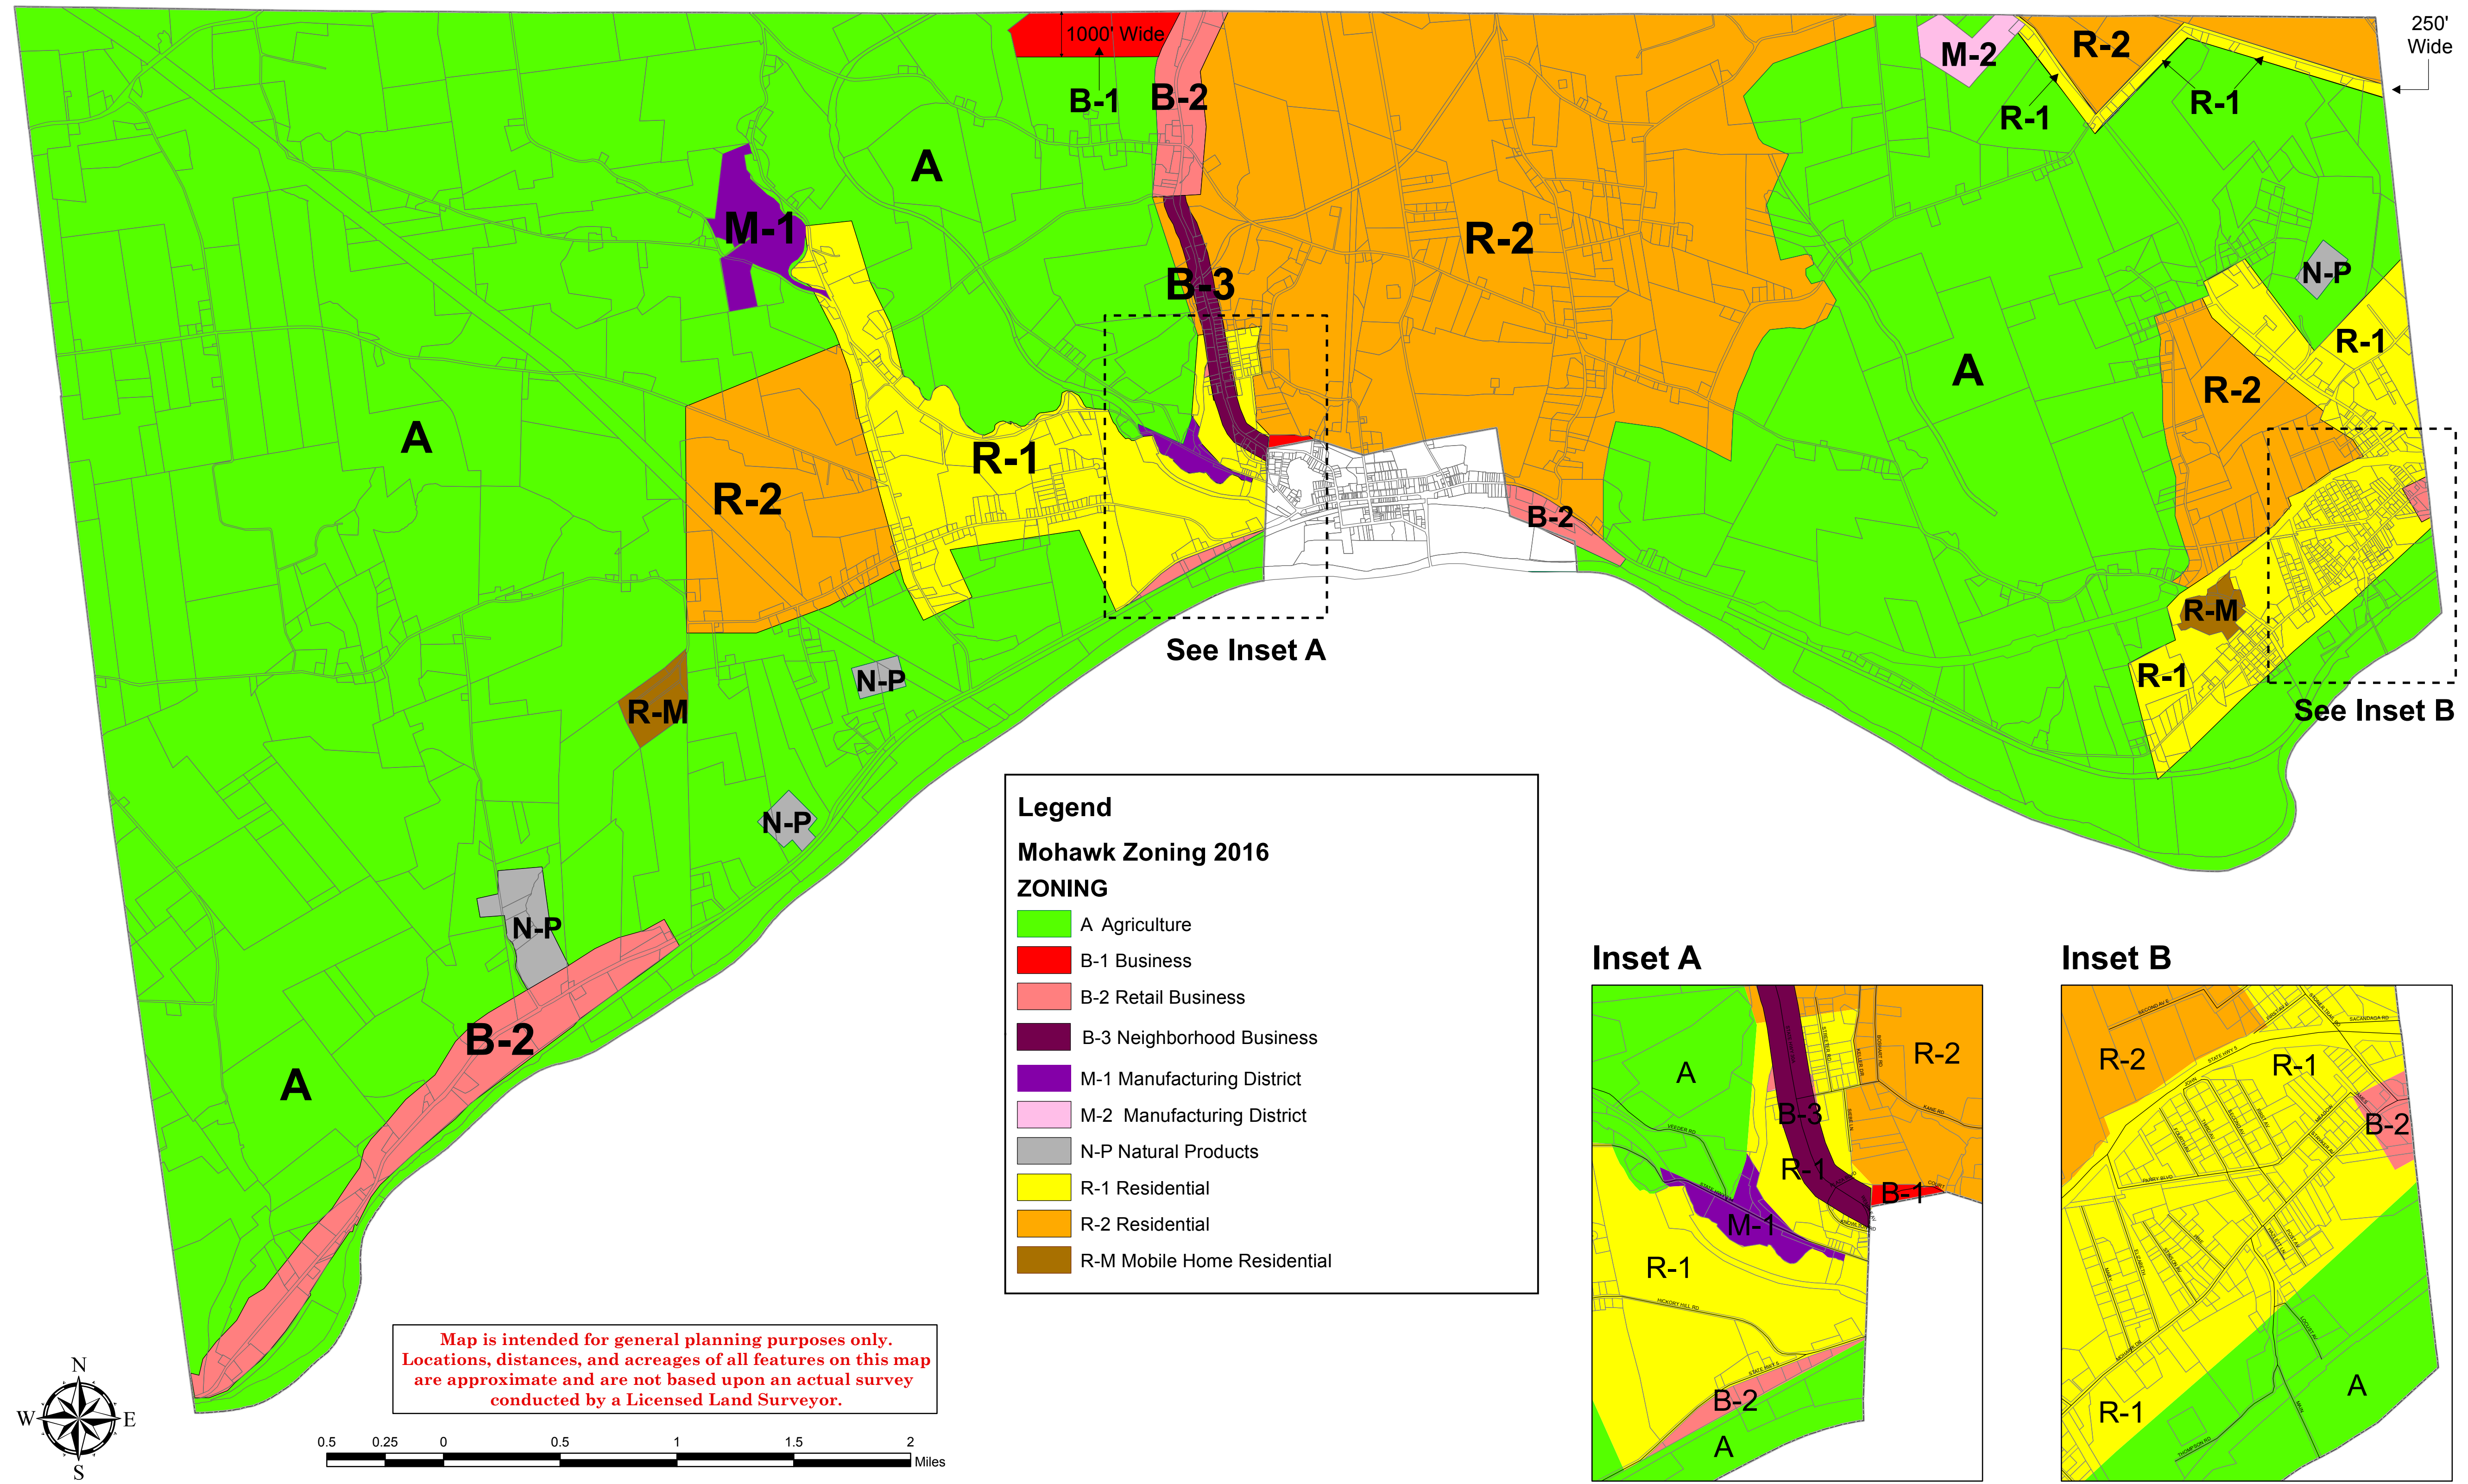

MONTGOMERY COUNTY, NEW YORK

Town of Mohawk Zoning Map

Source:
Montgomery
County
GIS

Montgomery County
Department of Economic
Development & Planning
9 Park St., P.O. Box 1500
Fonda, NY 12068-1500

amb August 2016