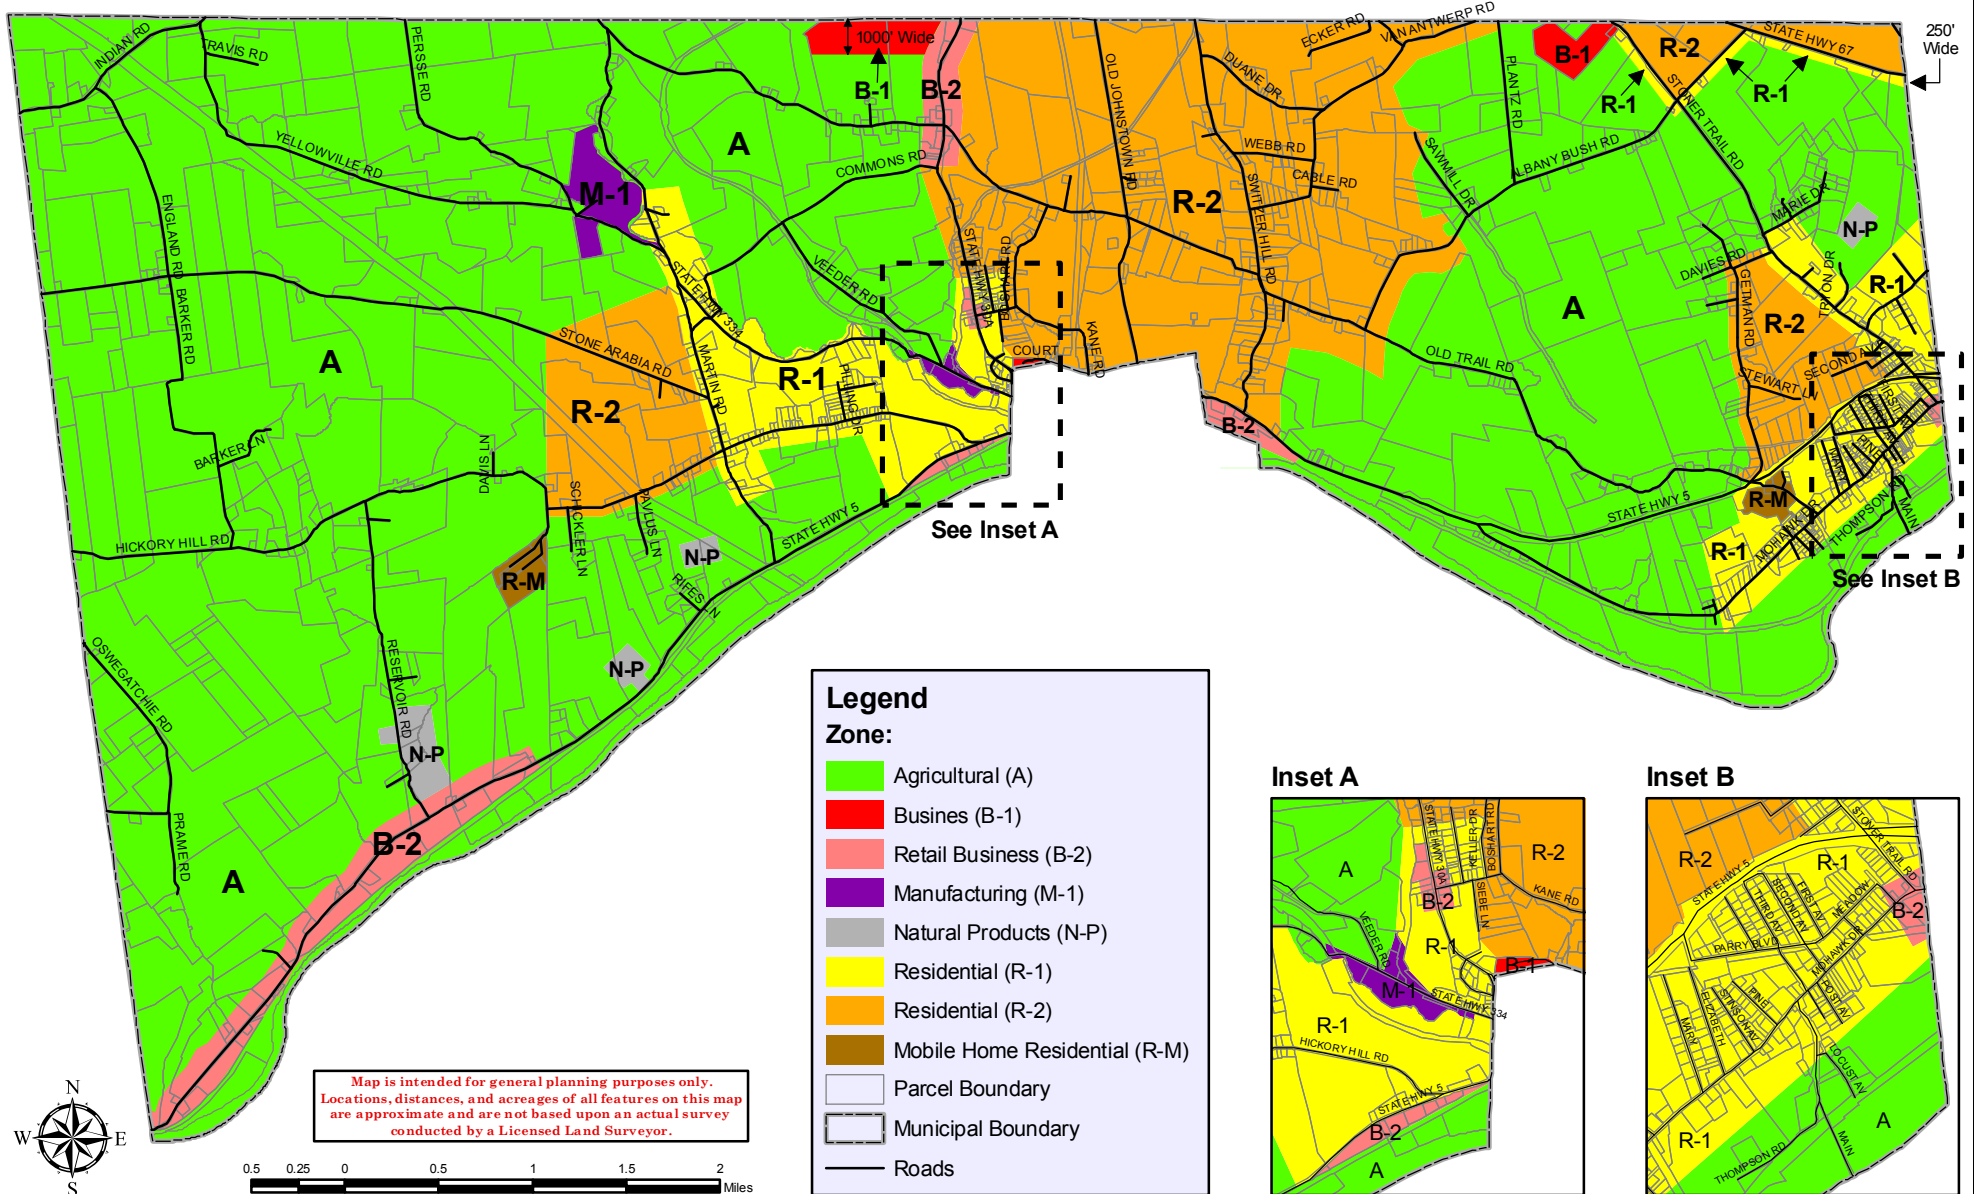

MONTGOMERY COUNTY, NEW YORK

Town of Mohawk Zoning Map

Source:
Montgomery
County
GIS

Montgomery County
Department of Economic
Development & Planning
9 Park St., P.O. Box 1500
Fonda, NY 12068-1500

June 2010 rds